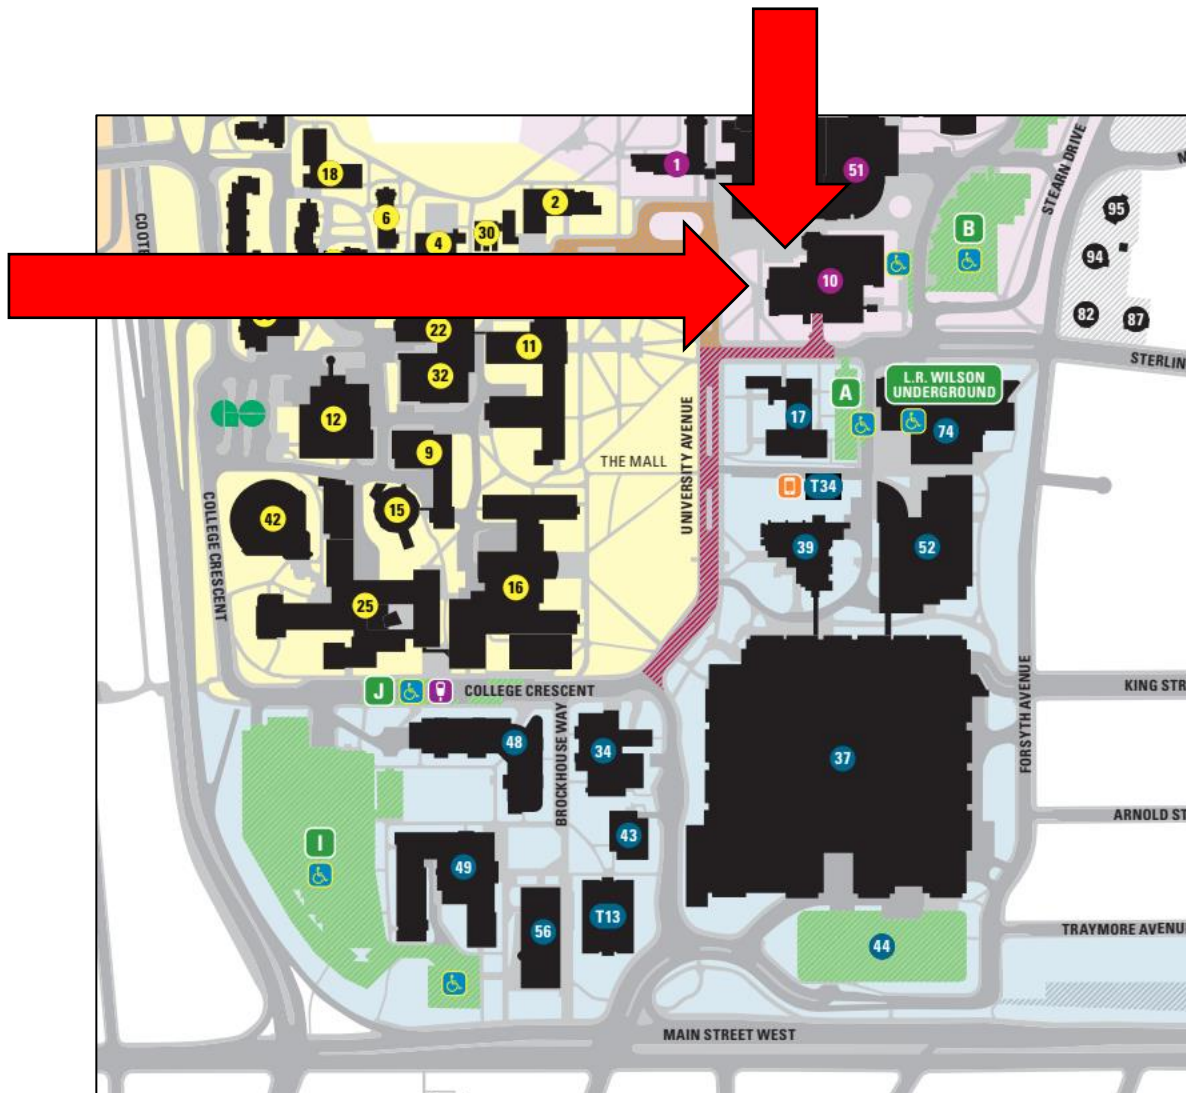

MacPherson Institute Orientation

The MacPherson Institute is located within the Mills Library on McMaster main campus. On the [McMaster University campus map](#), we are located at building #10.

There are a number of ways to enter the building, but for your first time entering the space, it is simplest to enter the building from the North or West side as shown below.

Entering the building (west side).

Entering Mills Library foyer.

Proceed through Library towards elevators on south side of building.

Press button for elevator 3.
Please note: ONLY elevator 3 will take you directly to the front entrance of the MacPherson Institute.

Press "MI" elevator button. Doors will close on the north side of the elevator and open on the south side of the elevator.

Welcome to the 5th floor for the MacPherson Institute!

Scan your employee ID/keycard on the scanner to unlock the door and enter the front entrance.

You have now entered the front entrance to the MacPherson Institute.